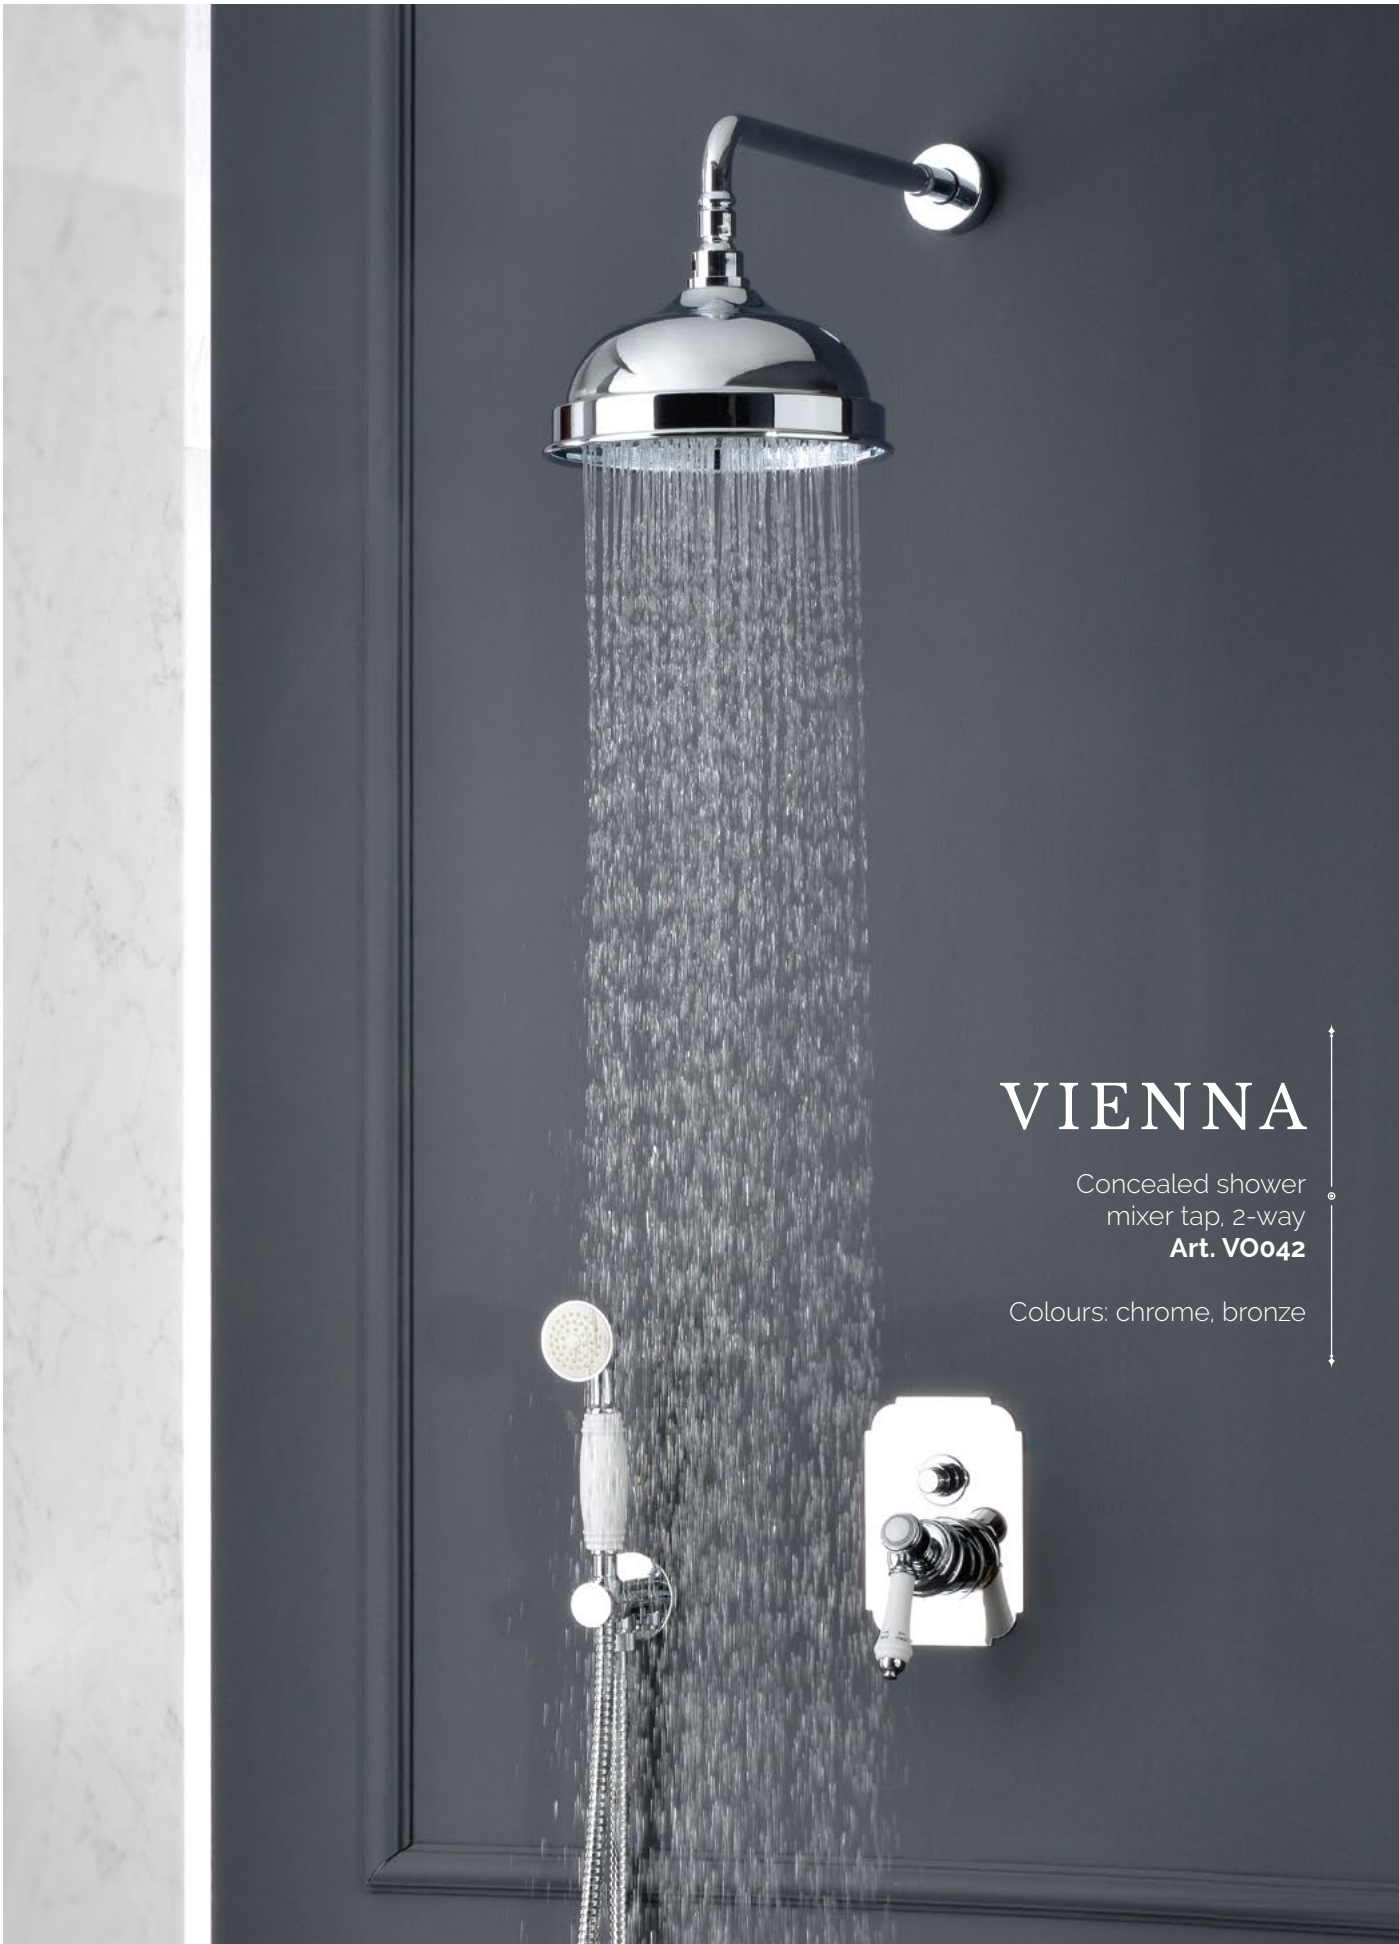

VIENNA

Concealed shower
mixer tap, 2-way
Art. VO042

Colours: chrome, bronze