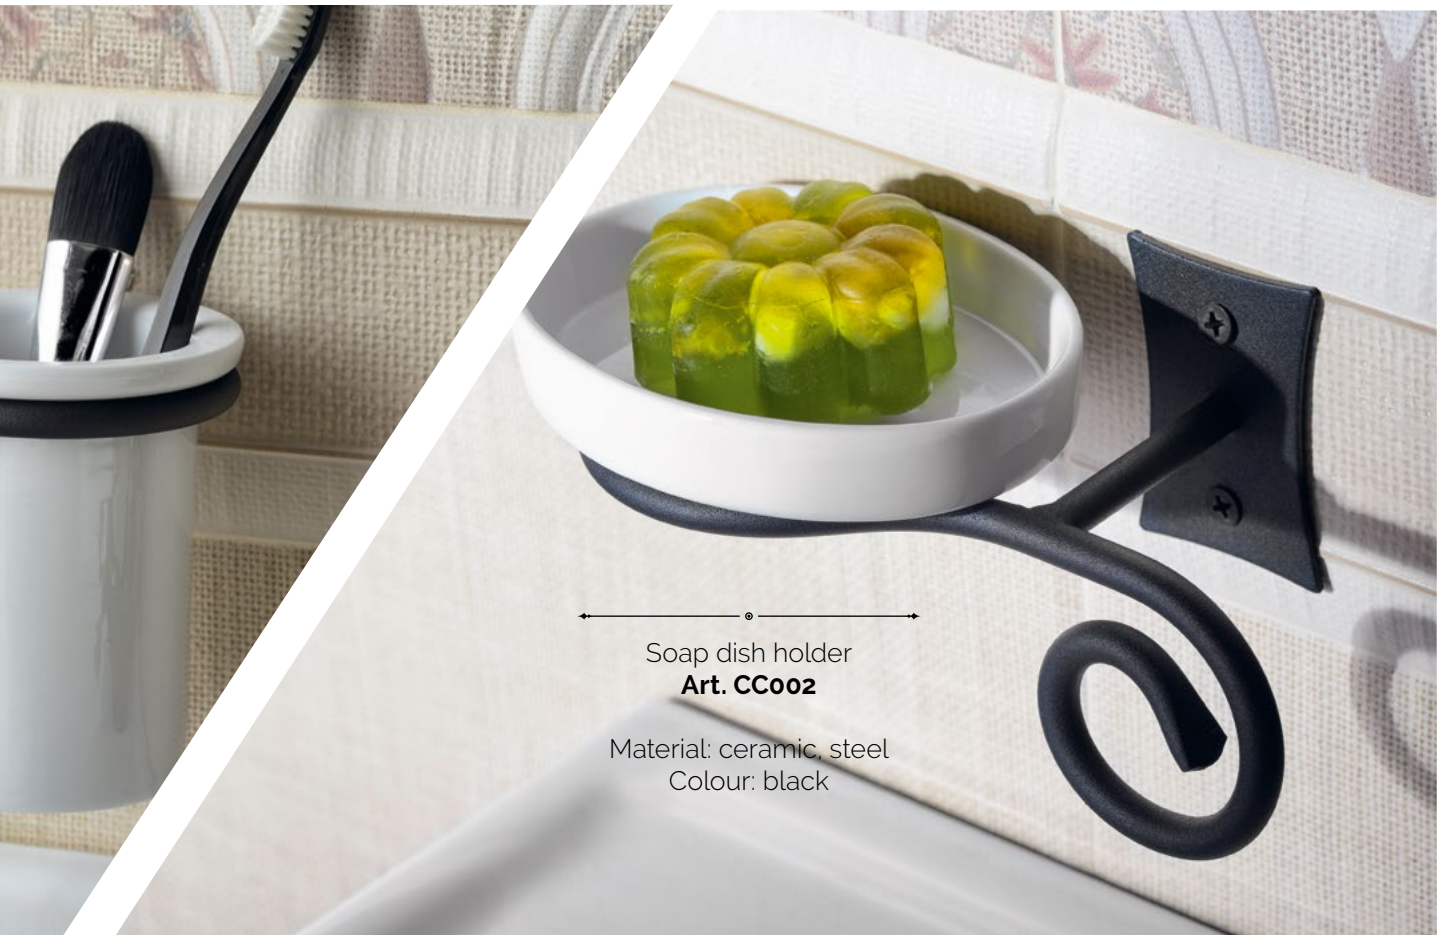

Soap dish holder
Art. CC002

Material: ceramic, steel
Colour: black