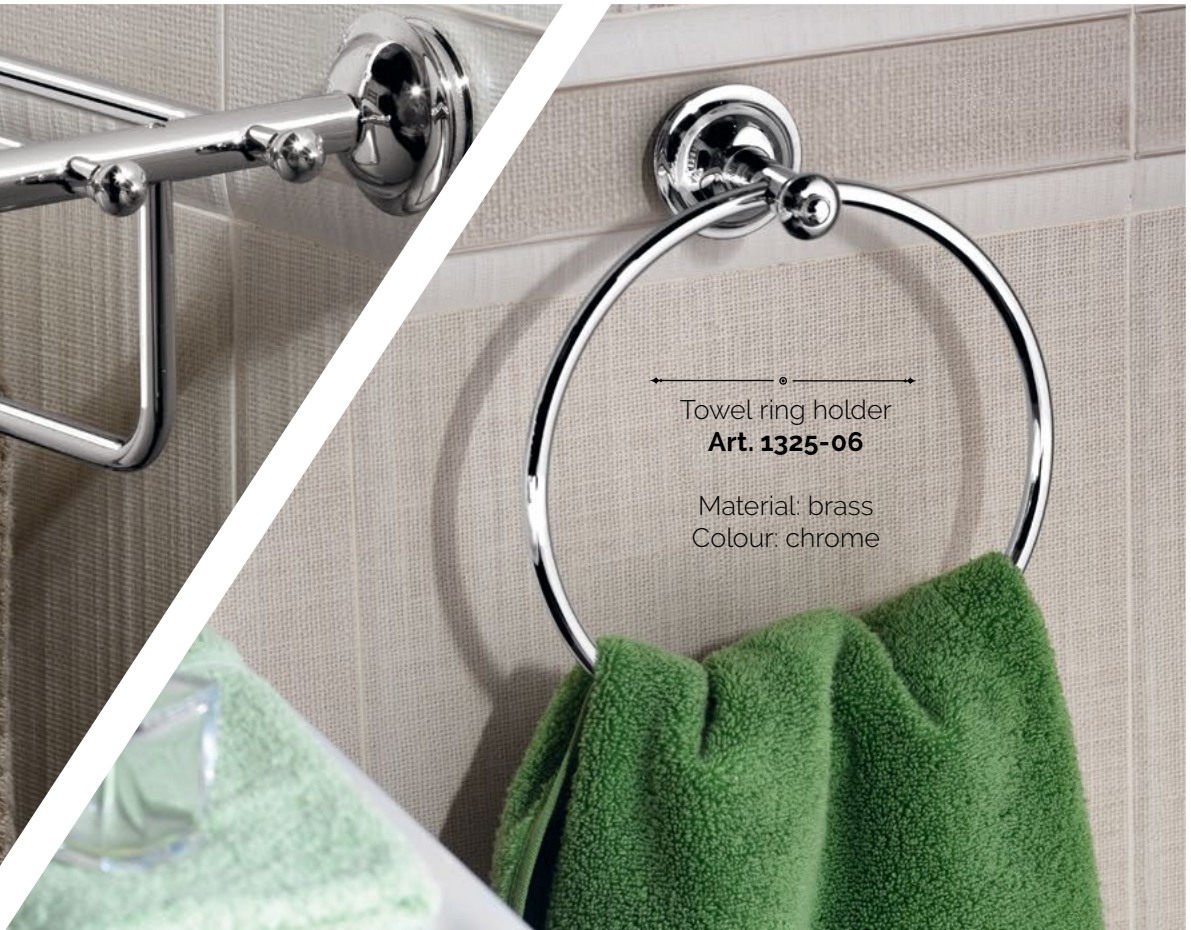

Towel ring holder
Art. 1325-06

Material: brass
Colour: chrome