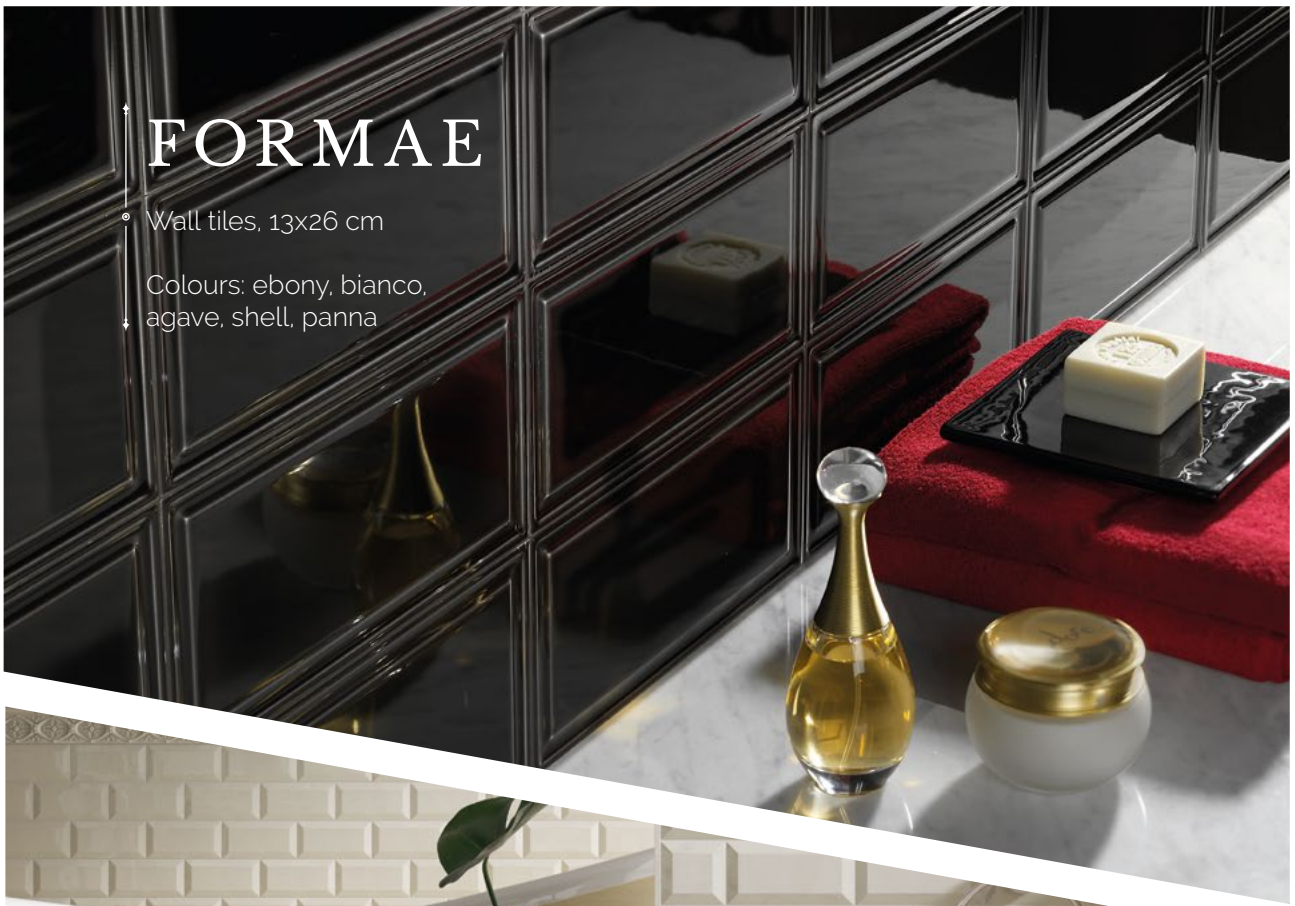

FORMAE

Wall tiles, 13x26 cm

Colours: ebony, bianco, agave, shell, panna