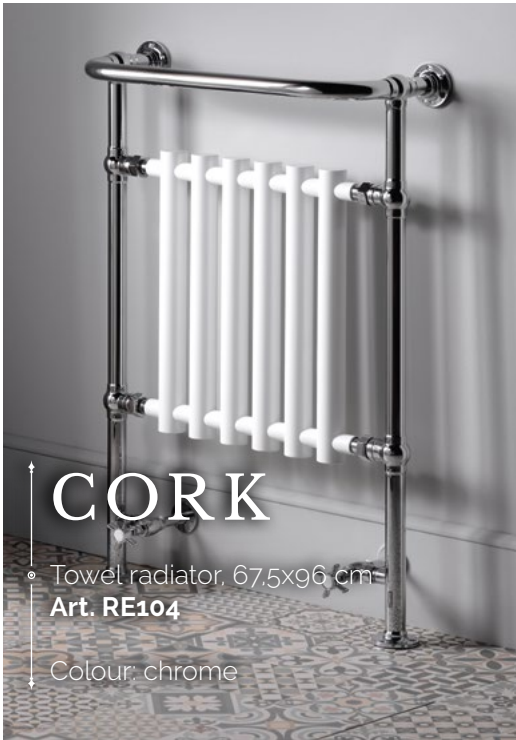

## CORK

Towel radiator, 67,5x96 cm  
Art. RE104

Colour: chrome